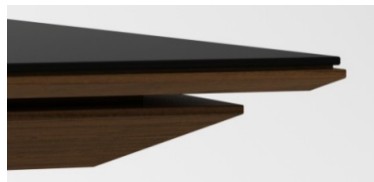

SKYWARD

VENEER
EDGE PROFILE

SOLID SURFACE
EDGE PROFILE

STONE
EDGE PROFILE

GLASS
EDGE PROFILE

DESCRIPTION	MODEL	WIDTH	DEPTH	HEIGHT
Rectangular Table Tops 	SW RE9642	96	42	3.5
	SW RE9648	96	48	3.5
	SW RE10242	102	42	3.5
	SW RE10248	102	48	3.5
	SW RE10842	108	42	3.5
	SW RE10848	108	48	3.5
	SW RE10854	108	54	3.5
	SW RE11448	114	48	3.5
	SW RE11454	114	54	3.5
	SW RE12048	120	48	3.5
	SW RE12054	120	54	3.5

NOTE

FINISHES

For a complete list of finishes
please go to www.deccacontract.com

Dimensions are in inches and are approximate.
Contact Customer Service if dimensions are critical.

DESCRIPTION	MODEL	WIDTH	DEPTH	HEIGHT
Rectangular Table Tops 	SW RE13248	132	48	3.5
	SW RE13254	132	54	3.5
	SW RE14454	144	54	3.5
	SW RE14460	144	60	3.5
	SW RE15654	156	54	3.5
	SW RE15660	156	60	3.5
	SW RE16854	168	54	3.5
	SW RE16860	168	60	3.5
	SW RE18054	180	54	3.5
	SW RE18060	180	60	3.5
	SW RE19254	192	54	3.5
	SW RE19260	192	60	3.5
	SW RE20454	204	54	3.5
	SW RE20460	204	60	3.5