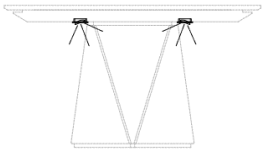

Dimensions are in inches and are approximate.
Contact Customer Service if dimensions are critical.

DESCRIPTION	MODEL	WIDTH	DEPTH	HEIGHT
SkyWard Table Base metal removable access panel	SW DM2014M	20	14	26.5
	SW DM2614M	26	14	26.5

Optional LED

NOTE

FINISHES

For a complete list of finishes
 please go to www.deccacontract.com

Dimensions are in inches and are approximate.
 Contact Customer Service if dimensions are critical.

DESCRIPTION	MODEL	WIDTH	DEPTH	HEIGHT
SkyWard Table Base solid surface removable access panel	SW DM2014SSF	20	14	26.5
	SW DM2614SSF	26	14	26.5

Optional LED

NOTE

FINISHES

For a complete list of finishes
please go to www.deccacontract.com

Dimensions are in inches and are approximate.
Contact Customer Service if dimensions are critical.

DESCRIPTION	MODEL	WIDTH	DEPTH	HEIGHT
SkyWard Table Base Carrera Stone removable access panel	SW DM2014S	20	14	26.5
	SW DM2614S	26	14	26.5